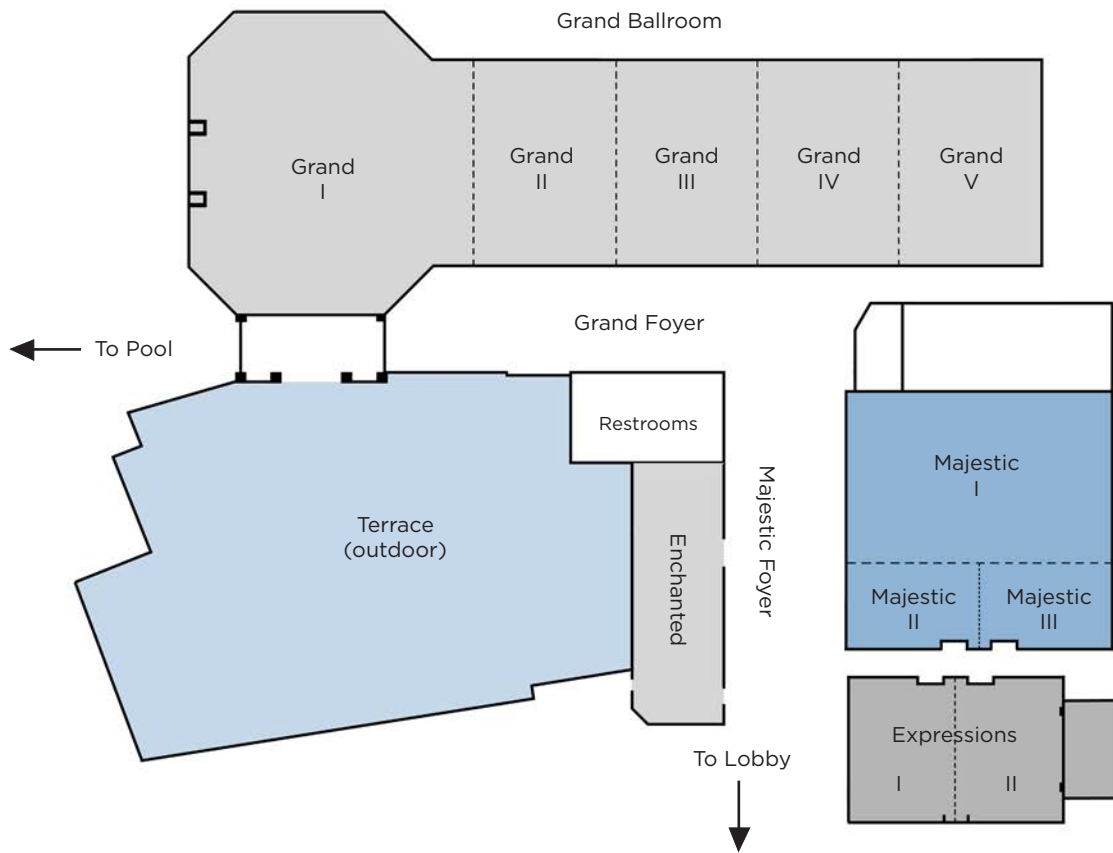

MEETING SPACE CAPACITY CHART

Room Name	Dimensions				Number of People											
	SF	L	W	H	THE	CR	RD8	RD10	CRS6	RECP	CONF	U/S	H/S	EX8	EX10	
Grand Ballroom	10182	192'	70'/32'	20'/12'	1000	500	600	750	360	1000	N/A	N/A	N/A	49	43	
Grand I	4017	64'	70'	20'	400	200	224	280	108	400	54	60	80	16	16	
Grand II	1500	46'	32'	12'	150	75	80	100	48	150	38	44	45	6	6	
Grand III	1500	46'	32'	12'	150	75	80	100	48	150	38	44	45	6	6	
Grand IV	1500	46'	32'	12'	150	75	80	100	48	150	38	44	45	6	6	
Grand V	1500	46'	32'	12'	150	75	80	100	48	150	38	44	45	6	6	
Grand Foyer	2100	100'	21'	12'	N/A	N/A	N/A	N/A	N/A	250	N/A	N/A	N/A	N/A	N/A	
Majestic Ballroom	3900	60'	65'	12'	400	200	200	250	108	400	N/A	60	80	20	16	
Majestic I	2400	60'	40'	12'	250	100	120	150	84	250	48	50	56	12	8	
Majestic II & III	1500	60'	25'	12'	100	50	56	70	30	125	48	40	45	8	4	
Majestic II	750	30'	25'	12'	50	20	24	30	18	60	16	15	20	3	2	
Majestic III	750	30'	25'	12'	50	20	24	30	18	60	16	15	20	3	2	
Majestic Pre-function	2241	72'	31'	12'	N/A	N/A	N/A	N/A	N/A	250	N/A	N/A	N/A	4	3	
Expressions I & II	1617	49'	33'	12'	175	75	80	100	54	175	40	45	50	10	10	
Expressions I	800	24'	33'	12'	80	30	32	40	24	80	24	20	24	3	4	
Expressions II	800	24'	33'	12'	80	30	32	40	24	80	24	20	24	3	4	
Terrace	5312	64'	83'	N/A	400	N/A	360	450	270	600	N/A	N/A	N/A	N/A	N/A	
Enchanted	1152	57'9"	19'9"	9'												

Legend: **THE** Theater | **CR** Classroom | **RD** Round Tables | **CRS** Cresnet | **RECP** Reception | **CONF** Conference | **U/S** U-Shape | **H/S** Hollow Square | **EX** Exhibit

B

RESORT & SPA
LAKE BUENA VISTA

Introducing a lifestyle hotel to the *Downtown Disney*[®] area, B Resort & Spa features 394 newly renovated guest rooms and suites that showcase stylish yet playful décor for the most discerning families and adults.